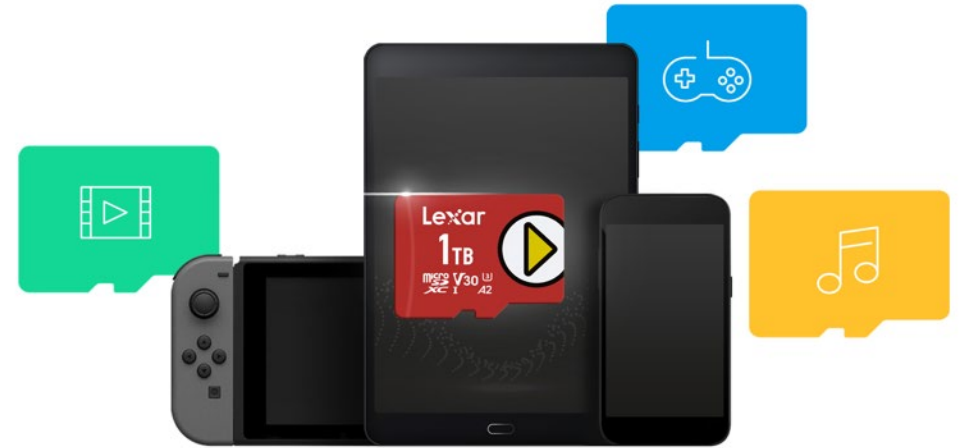

Connect to what you want faster

Cut down delays with fast read speeds of up to 205MB/s¹ and get A2-rated performance, so you can load apps faster on your mobile devices and play more of what you love without missing a beat.

Download games faster

An increased write speed of up to 140MB/s¹ gives you shorter download times so you can spend less time waiting and more time playing.

¹ Up to 205MB/s read transfer, write speeds lower. Engineered with advanced technology to reach read speed beyond UHS-I 104MB/s specification. Speeds based on internal testing. Actual performance may vary. Read speed full performance achieved only when paired with Lexar RW310x reader